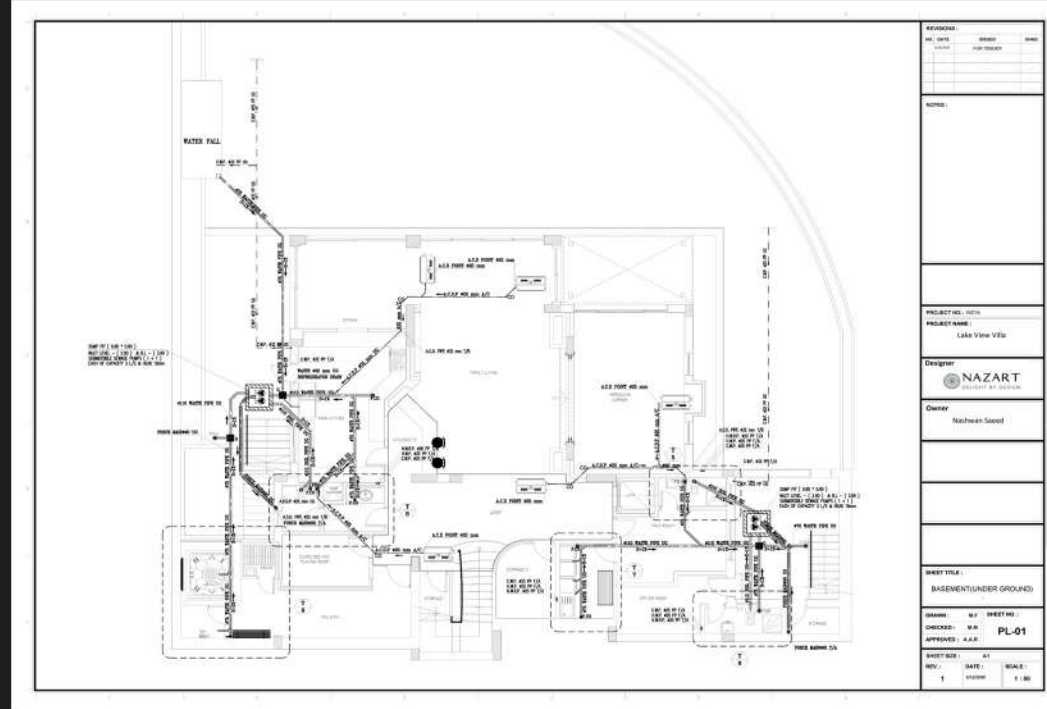

REV.	DATE	SCALE
1	12.03.17	1/80

REVISIONS	NO.	DATE	ISSUED BY	CHKD BY
	1	12/03/17	FOR TENDER	A.A.R.

NOTES:

PROJECT NO. 1014
PROJECT NAME: Lake View Villa

Designer: **NAZART**
DESIGN BY SEAD

Owner: Nathan Sead

SHEET TITLE: BASEMENT UNDER GROUND

DRAWN: M.H. SHEET NO.:
CHECKED: M.H. PL-01
APPROVED: A.A.R.

SHEET SIZE: A1