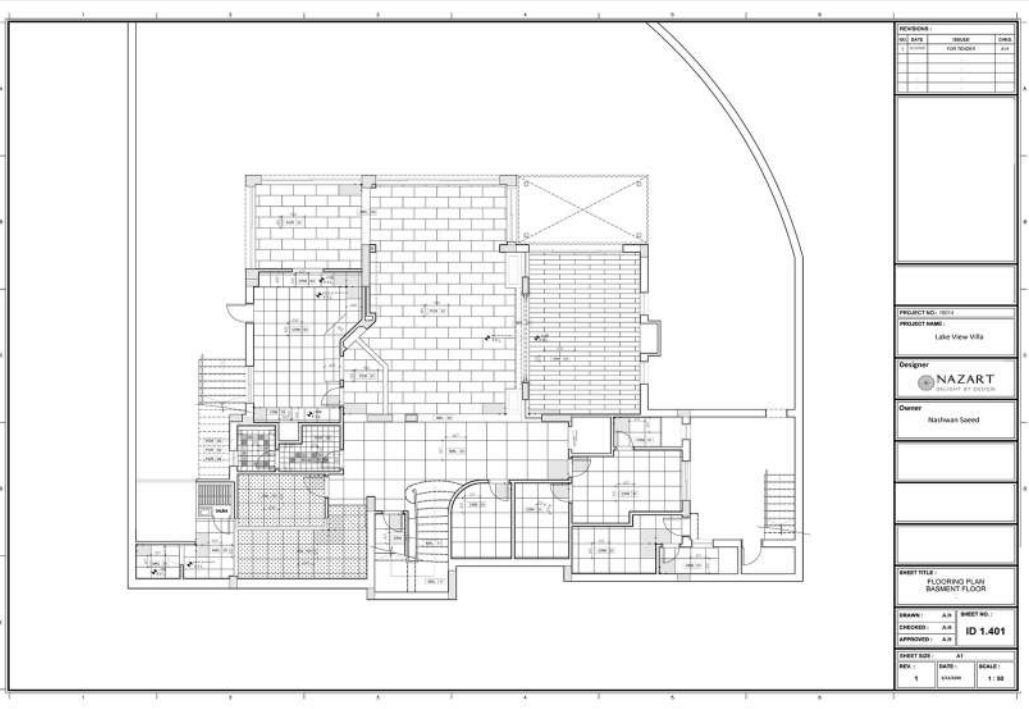

REV.	DATE	SCALE
1	12.03.17	1/80

REVISIONS	NO.	DATE	ISSUED BY	CHKD BY
	1	12/03/17	FOR TENDER	A.A.R.

NOTES:

PROJECT NO. 1014
PROJECT NAME: Lake View Villa

Designer: **NAZART**
DESIGN BY SEAD

Owner: Nathan Sead

SHEET TITLE: FLOORING PLAN BASEMENT FLOOR

DRAWN: A.A.R. SHEET NO.:
CHECKED: A.A.R. ID 1.401
APPROVED: A.A.R.

SHEET SIZE: A1